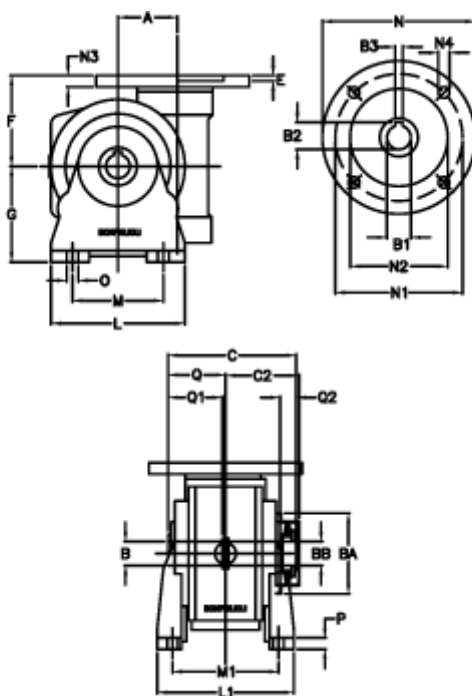

Data Sheet

Article number: 390204901433216
 Description: Worm Gear with Torque Limiter
 VF 49-L1-V-14 P80B5

Measures

a	= 49.50	C2	= 63,5	M1	= 98.5	Q	= 51.0
B	= 25	Description	= VF 49V-xx-80B14	N	= 120	Q1	= 41
B1 E7	= 19	E	= 3.0	N1	= 100	Q2	= 15
B2	= 21.8	F	= 70	N2	= 80		
B3 H9	= 6	g	= 82	N3	= 10.0		
BA	= 63	L	= 110	N4	= 7		
BB H7	= 14	L1	= 124.0	O	= 8.5		
C	= 105	m	= 63	P	= 12		